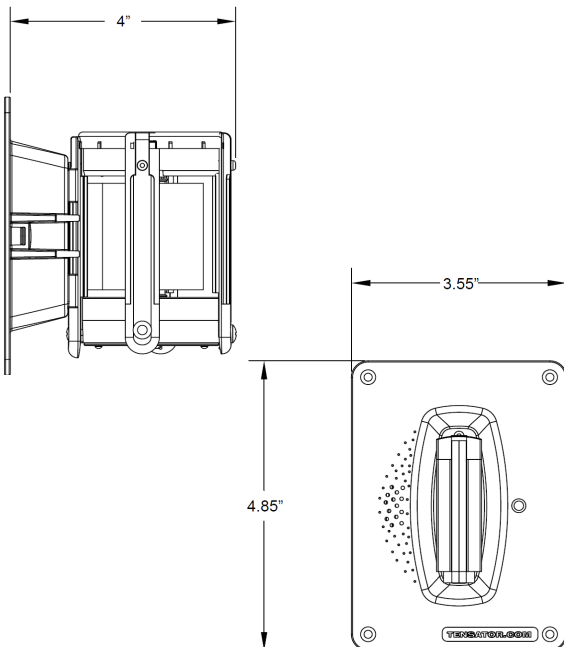

To order, go to:

<https://www.crowdcontroldirect.com/Tensabarrier-892-Recessed-Mount-Belt-Barrier-p/tensator-892.htm>

Concealed Wall Mounted Unit Model 892N

Flush mounting provides maximum clearance, enhanced appearance and security.

SPECIFICATIONS:

Dimensions: 4.85" High X 3.55" Wide x 4" Deep
Belt: 7.5 ft also available in 894N model with 13ft. belt

Belt Width: 2 inches

Finishes: Available in black, other colors available as custom

Belt Color: Choice of 30 colors, also available with custom printed messages

ADDITIONAL FEATURES:

1. Smaller housing for easy installation.
2. Ideal for restricted areas.
3. Perfect for closing off checkout aisles in supermarkets, pharmacies, retail stores, and restaurants.
4. Also available as an alarmed unit.